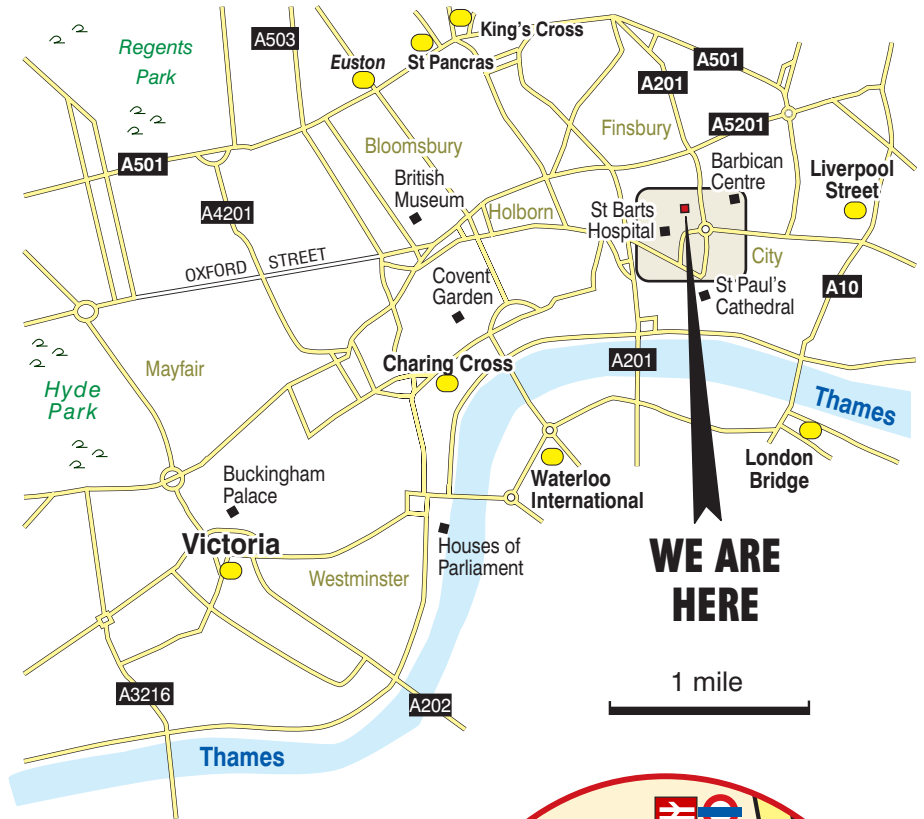

Turn right out of the station and right at traffic lights onto Long Lane.

Take the first left (Cloth Street), then 2nd right (Newbury Street). To the end & turn left. We are on the left, immediately after a small courtyard (Bartholomew Place).

St Paul's Central Line

Take the Newgate Street exit. Left along Newgate Street & first right (cross at the lights) onto King Edward Street. At bend turn left onto Little Britain & first right onto Bartholomew Close. Follow road around. Pass Half Moon Passage and we are the building just before the next courtyard (Bartholomew Place).

BY RAIL

City Thameslink Station

Take the Ludgate Hill exit and turn right onto Ludgate Hill. Left down Old Bailey to end and straight on onto Giltspur Street. At Smithfield roundabout turn right up narrow one way street (Cloth Fair). Then first right onto Kinghorn Street. We are on the left after about 50 metres, immediately after a small courtyard (Bartholomew Place).

Barbican

As Underground directions.

IF DRIVING PLEASE NOTE:
 There is no vehicle access to
 Bartholomew Close from
 Kinghorn Street.