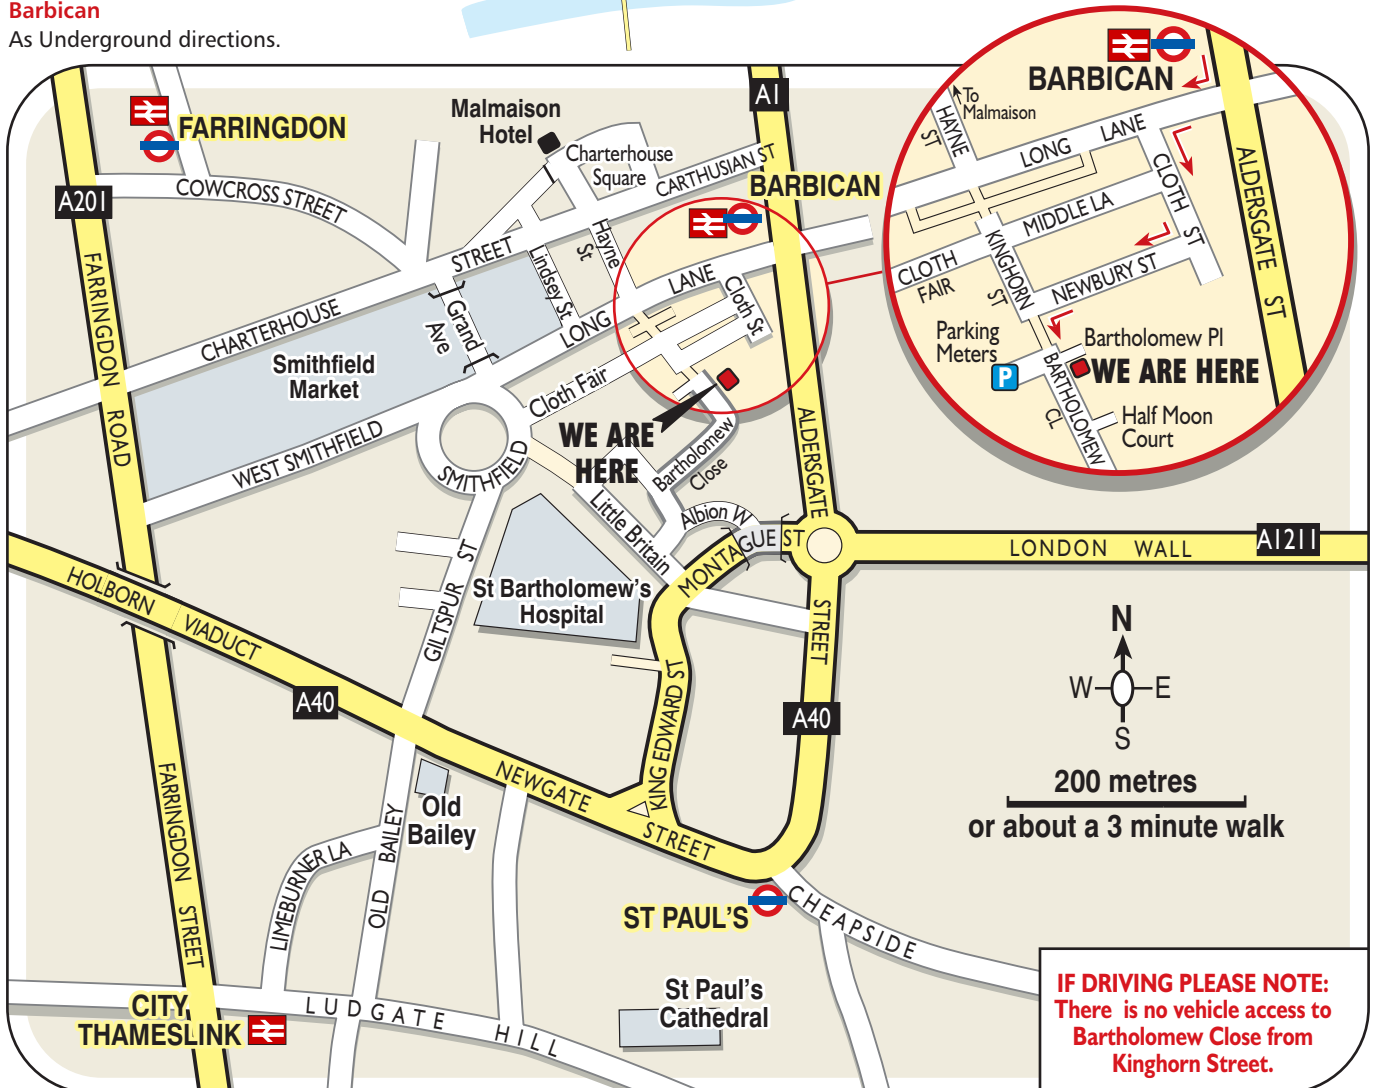

Turn right out of the station and right at traffic lights onto Long Lane.

Take the first left (Cloth Street), then 2nd right (Newbury Street). To the end & turn left. We are on the left, immediately after a small courtyard (Bartholomew Place).

St Paul's Central Line

Take the Newgate Street exit. Left along Newgate Street & first right (cross at the lights) onto King Edward Street. At bend turn left onto Little Britain & first right onto Bartholomew Close. Follow road around. Pass Half Moon Passage and we are the building just before the next courtyard (Bartholomew Place).

BY RAIL

City Thameslink Station

Take the Ludgate Hill exit and turn right onto Ludgate Hill. Left down Old Bailey to end and straight on onto Giltspur Street. At Smithfield roundabout turn right up narrow one way street (Cloth Fair). Then first right onto Kinghorn Street. We are on the left after about 50 metres, immediately after a small courtyard (Bartholomew Place).

Barbican

As Underground directions.

IF DRIVING PLEASE NOTE:
 There is no vehicle access to
 Bartholomew Close from
 Kinghorn Street.